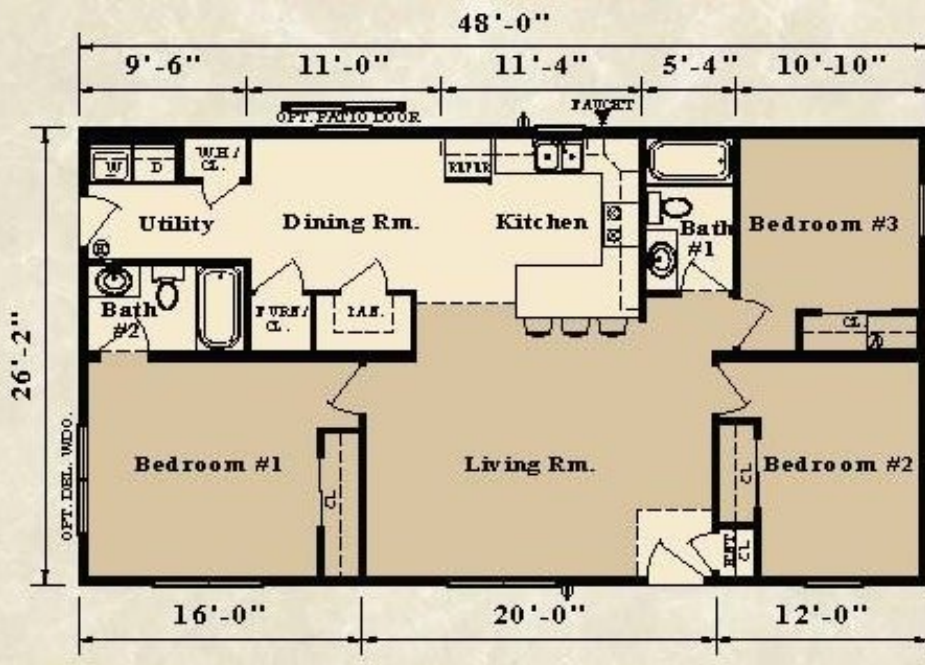

Spring 2013

FEATURED FLOOR PLAN

The Dearborn

This 1,257 sf economical modular home Dearborn model from Rochester Homes Inc. may be just what you are looking for! From the living room to dining room and kitchen, merge into one to simplify mealtime. This master suite will be perfect for your needs while the second and third bedroom and nearby full bath should accommodate your family and visitors. The included bump out adding @ 9 sf and very nice decoration for Front Elevation - Curb Appeal.