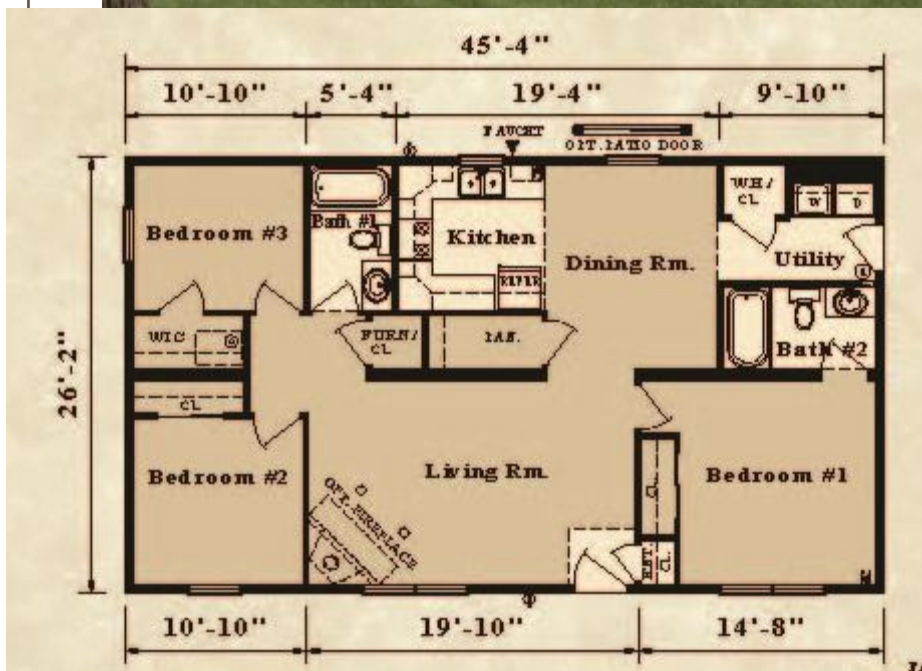

Spring 2013

FEATURED FLOOR PLAN

The Daytona

The R2 Daytona is a 1,180 sf 3 bedroom, 2 baths home. This open concept home features an efficient kitchen with attached dining room and the living room is just off of the kitchen/dining area. This home comes standard with Merillat Cabinets, Shaw carpet, Kohler faucets, and 3/4" tongue & groove floor decking screwed and glued.

Drop ship option \$78,700 = \$66.69 per SF!

9' high walls with R-21 insulation, R-50 attic insulation and 42" Cabinets.

With standard option drop ship \$70,000 = \$59.32 per SF!

www.ModularHomesMidwest.com