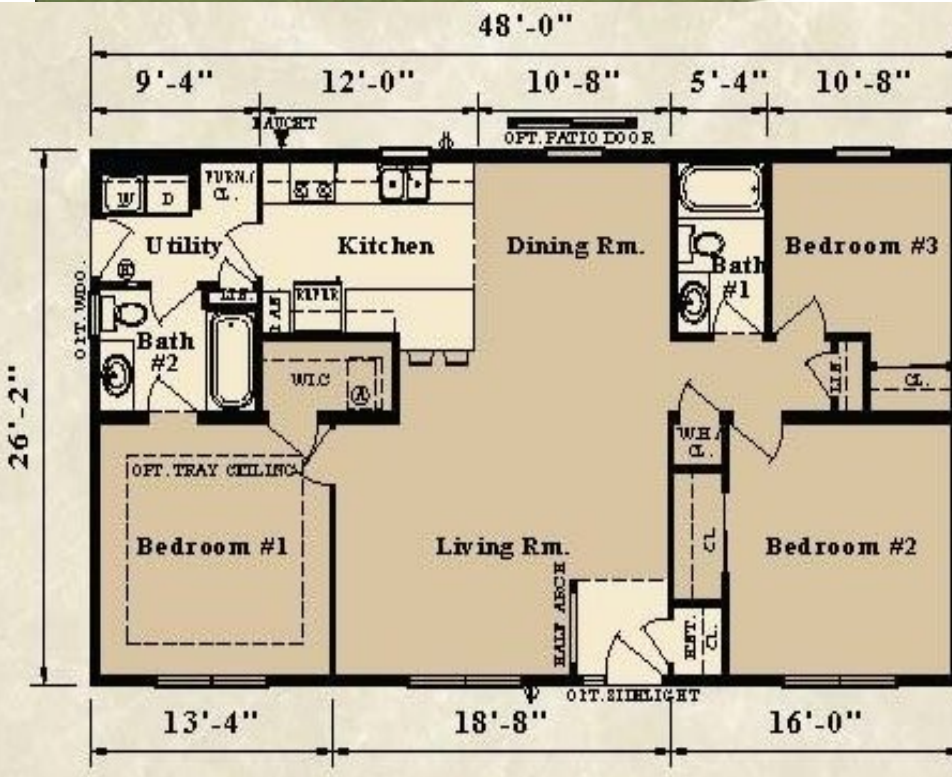

Spring 2013

FEATURED FLOOR PLAN

The Concord

Cozy without compromise is the way to describe this 1,257 sf, efficiently designed modular home plan Concord. The living room soars with dining and snack bar open to the kitchen giving the impression of a much larger living space. The master suite features a walk-in closet and a full bath with easy access to laundry. Two more bedrooms and a second bath complete this lovely home.

Front bump out included.
As show on Dearborn model picture

Drop ship option \$78,700 = \$62.61per SF!

9' high walls with R-21 insulation, R-50 attic insulation and 42" Cabinets.

With standard option drop ship \$70,000 = \$56.08 per SF!